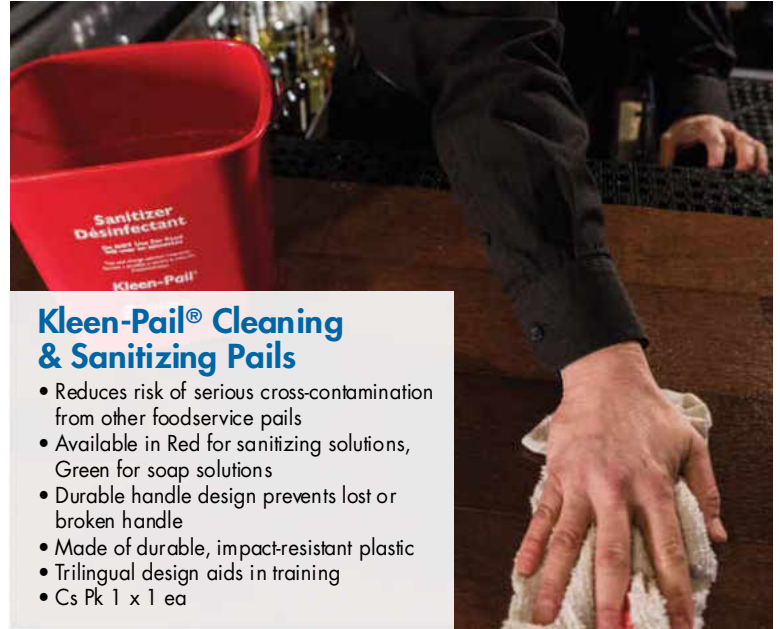

Cheesecloth

- High grade 100% lintless cotton
- Silicone-free, biodegradable and incinerable
- For preserving cheese, straining, steaming, poaching, as well as cleaning and polishing
- Cs Pk 1 x 1 bx

Item #	Mfg. #	Description
379551	G10	Grade 10, (1) 36" x 80 Yard Piece/Box
398037	G40	Grade 40, (1) 36" x 70 Yard Piece/Box