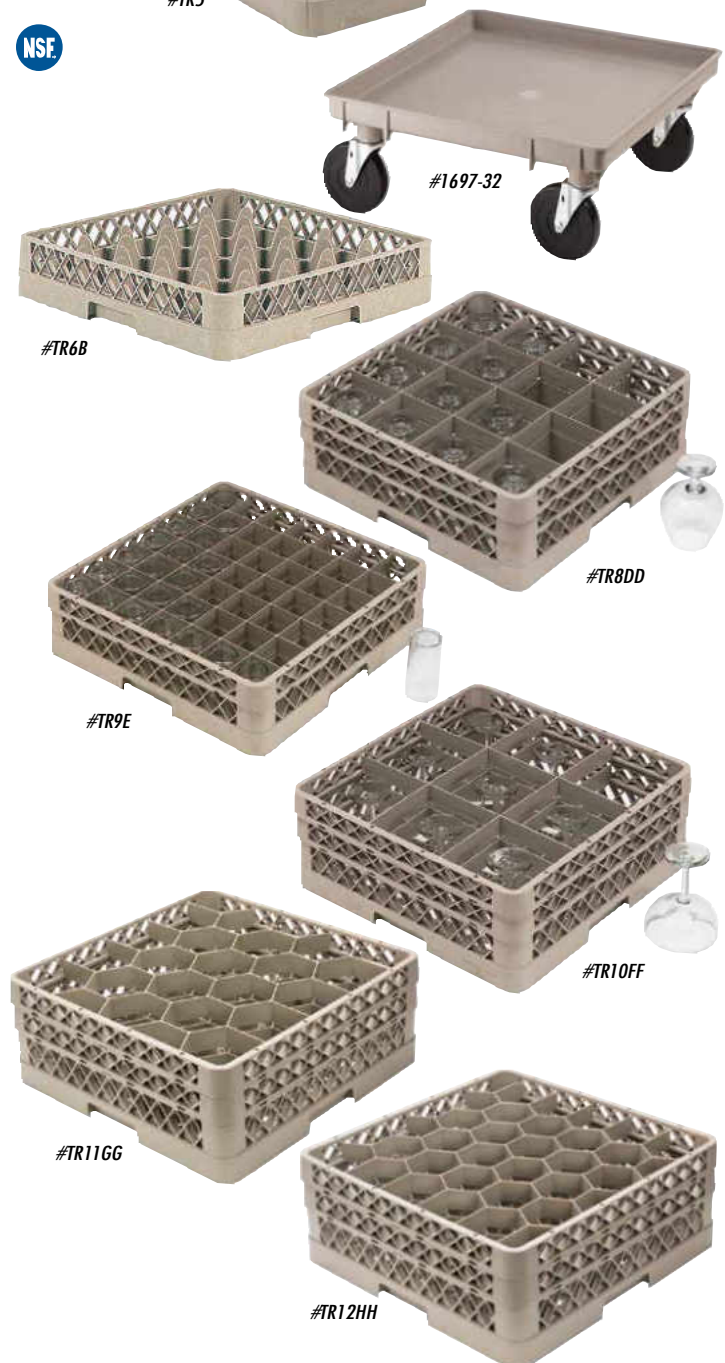

Traex® Warewashing Racks

- Open profile allows top-to-bottom and side-to-side washing action
- Snap-fit extenders • Racks stack with all domestic competitive racks
- Double wall construction • Handles on all four sides – can enter dishwasher from any side • Overall Dimensions: 19¼" x 19¾" x 4" • Beige

Item #	Mfg. #	Compartment Size	Cs Pk
Open Rack – 1 Extender – Ideal For Cups, Bowls and Large or Irregularly Shaped Items			
429336	TR1	18½" square x 3¼"h	1 x 1 ea
Flatware Rack – 1 Extender – Mesh Surface Keeps Flatware in the Rack			
429337	TR2	18½" square x 3¼"h	6 x 1 ea
Peg Rack – 1 Extender – Longer Pegs Support Large Plates and Trays			
429338	TR3	18½" square x 3¼"h	6 x 1 ea
Cup Rack – 16 Compartments – With Tilt Bar for Drainage			
502152	TR4	4⅞" square x 3"h	6 x 1 ea
Cup Rack – 20 Compartments – With Tilt Bar for Drainage			
429340	TR5	3⅞" x 4⅞" x 3"h	6 x 1 ea
Traex® Dolly – High-Density Polyethylene, 5" Casters, Beige			
380782†	1697-32	21" x 21"	1 x 1 ea

† Not NSF

Traex® Standard Full-Size Compartment Racks

- Beige
- Cs Pk 1 x 1 ea