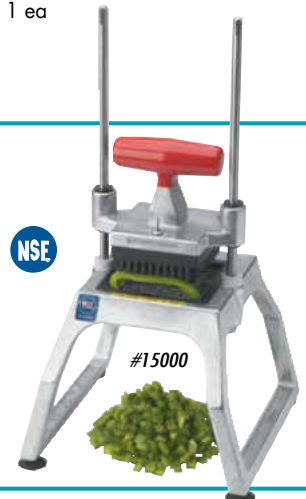

Instacut™ 3.5

- Changes from dice to wedge to core in seconds with pop-in, pop-out blade assembly (sold separately)
- 3x faster than cutting by hand
- Clean, quick cuts reduce bruising for better food presentation

Item #	Mfg. #	Description
397830	15000	Manual Dicer, ¼" Dice
378470	15006	Manual Wedger, 8-Section

NSF