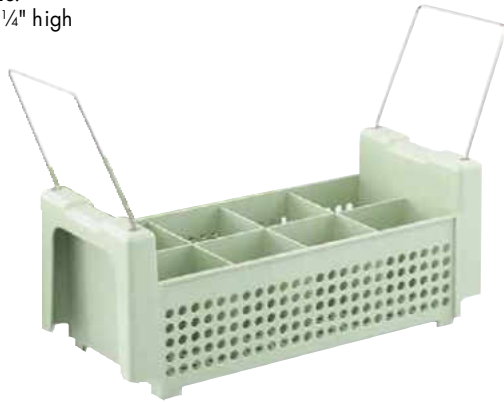

8-Compartment Flatware Basket with Handles

- Presort, soak and wash your flatware
- Two baskets fit full-size open rack — nest for compact storage — handles for easy lifting
- 18½" x 13⅞" high
- Compartment size:
  3⅞" square x 4¼" high
- Light Green
- Made in USA

Item # **379781**
Mfg. # 52641
Cs Pk 1 x 1 ea