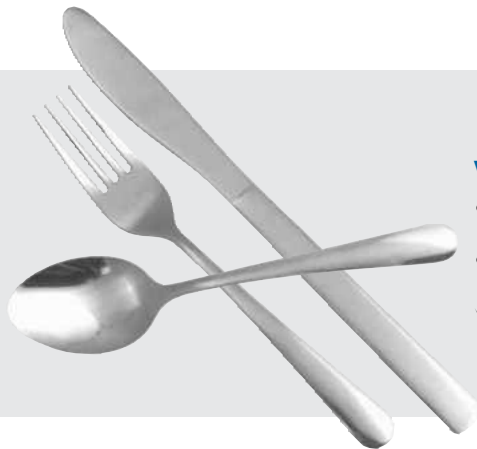

Windsor™

- Made of 18% chrome stainless steel
- Medium weight

Item #	Mfg. #	Description	Cs Pk
437543	7201	Teaspoon	1 x 3 dz
437544	7212	Bouillon Spoon	1 x 2 dz
437546	7204	Iced Teaspoon	1 x 2 dz
437547	7205	Dinner Fork	1 x 2 dz
437552	7206	Salad Fork	1 x 2 dz
437553	7224	Dinner Knife, 1 pc, Serrated	1 x 1 dz

Pacific Rim™

- Made of 18/10 stainless steel§
- Mirror finish

Item #	Mfg. #	Description	Cs Pk
437454	PAC01	Teaspoon	1 x 3 dz
437458	PAC12	Bouillon Spoon	1 x 2 dz
439790	PAC05	Dinner Fork	1 x 2 dz
437455	PAC06	Salad Fork	1 x 2 dz
437460	PAC45	Dinner Knife, 1 pc	1 x 1 dz

§ Except knives which are type 420 stainless steel.