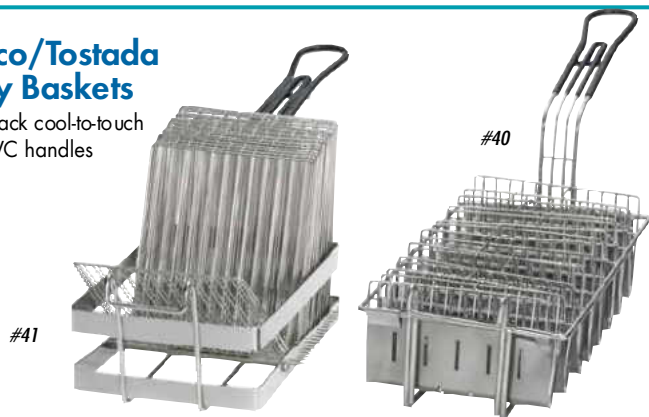

CRESTWARE

Aluminum Colanders

- Medium weight
- Cs Pk 1 x 1 ea

Item #	Mfg. #	Description
703404	ACOL21M	21 qt
703405	ACOL30M	30 qt

#ACOL21M

Taco/Tostada Fry Baskets

- Black cool-to-touch PVC handles

Item # **476691**
Mfg. #41
Holds 17 - 6" tostada shells, chrome plated
Cs Pk 1 x 1 ea