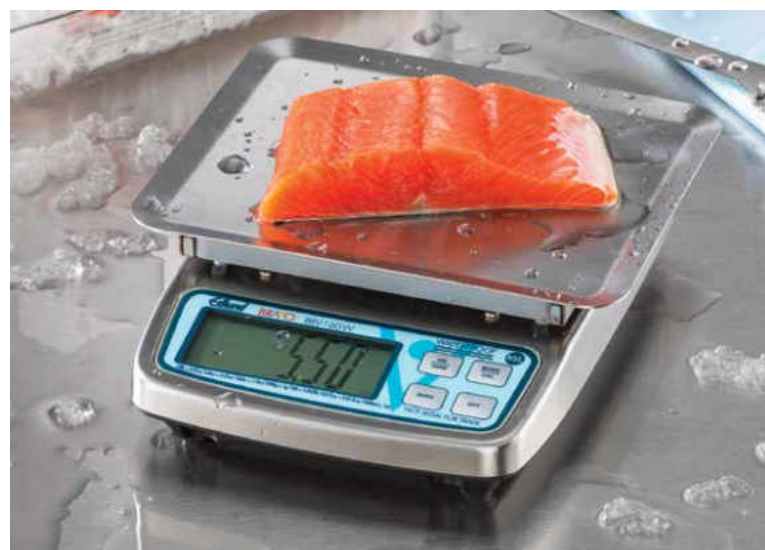

Item # **588558**
Mfg. # TE32FT
Cs Pk 1 x 1 ea

#58150

BRAVO! BRV Series Digital Portion Scales

- Removable 5.65" x 6.9" stainless steel platform
- Field recalibratable
- UL/CUL/CE approved dual voltage AC Power supply or operates on 2 AA batteries (batteries not included)
- Cs Pk 1 x 1 ea