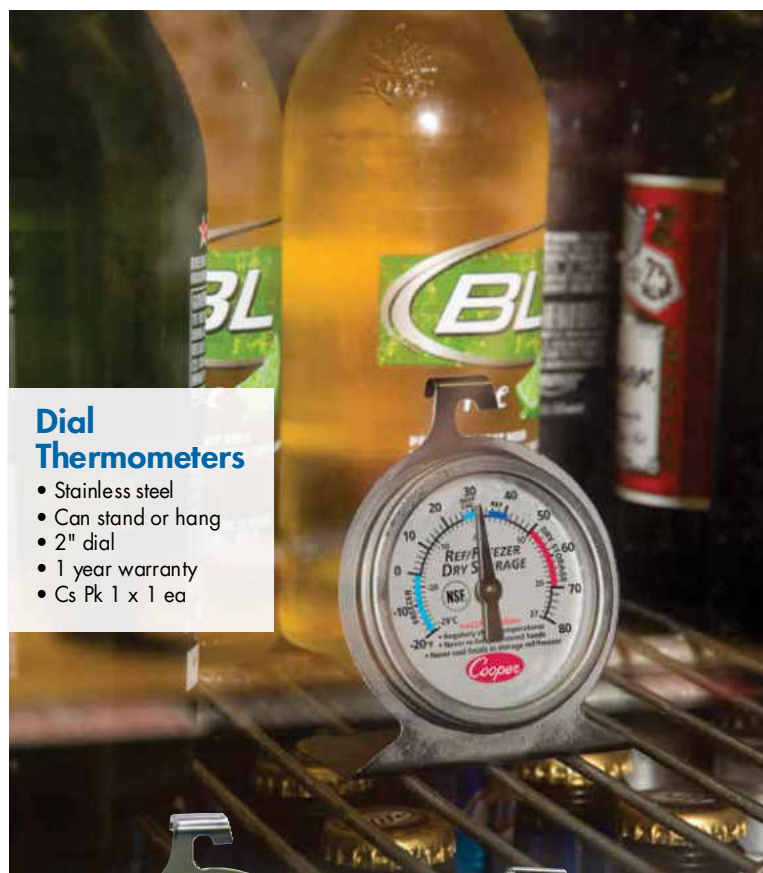

Grill/Surface Thermometer

- 2½" cast aluminum construction
- HACCP reference dial
- 100° to 600°F/50° to 300°C
- ±25°F/±12°C

Item #**479005**
Mfg. #3210-08-1-E
Cs Pk 1 x 1 ea

Dial Thermometers

- Stainless steel
- Can stand or hang
- 2" dial
- 1 year warranty
- Cs Pk 1 x 1 ea