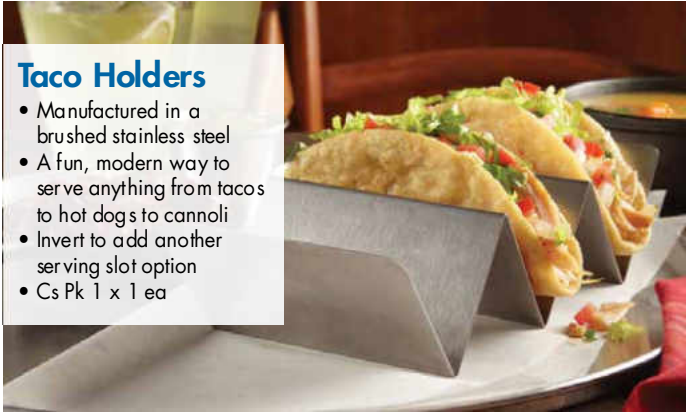

Taco Holders

- Manufactured in a brushed stainless steel
- A fun, modern way to serve anything from tacos to hot dogs to cannoli
- Invert to add another serving slot option
- Cs Pk 1 x 1 ea

Item #	Mfg. #	Description
596706	TSH1	1 or 2 Compartments
596707	TSH3	2 or 3 Compartments

Stainless Steel Fry Cup

- Serve so much more than fries!
- Satin finish
- 16 oz

Item # **639830**
Mfg. #FFC337
Cs Pk 1 x 1 ea

Sauce Cup

- Heavy gauge, highly polished stainless steel
- 2½ oz, 2¼" dia x 1¼" h

Item # **596392**
Mfg. #MB1
Cs Pk 1 x 12 ea

Sauce Cup

- Stainless steel
- 2½ oz

Item # **509760**
Mfg. #SCP-25
Cs Pk 1 x 1 dz

Sauce Cup

- Stainless steel
- 3 oz

Item # **367965**
Mfg. #46713
Cs Pk 1 x 12 cnt