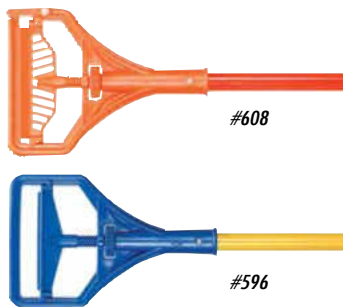

Fiberglass Mop Sticks

- 7 1/2" w head, for mops with narrow headbands
- 1 1/8" dia handle
- Cs Pk 1 x 1 ea

Item #	Mfg. #	Description
538288	608	Break-A-Way Style, 60" long
538289	596	Stirrup-Style, 64" long