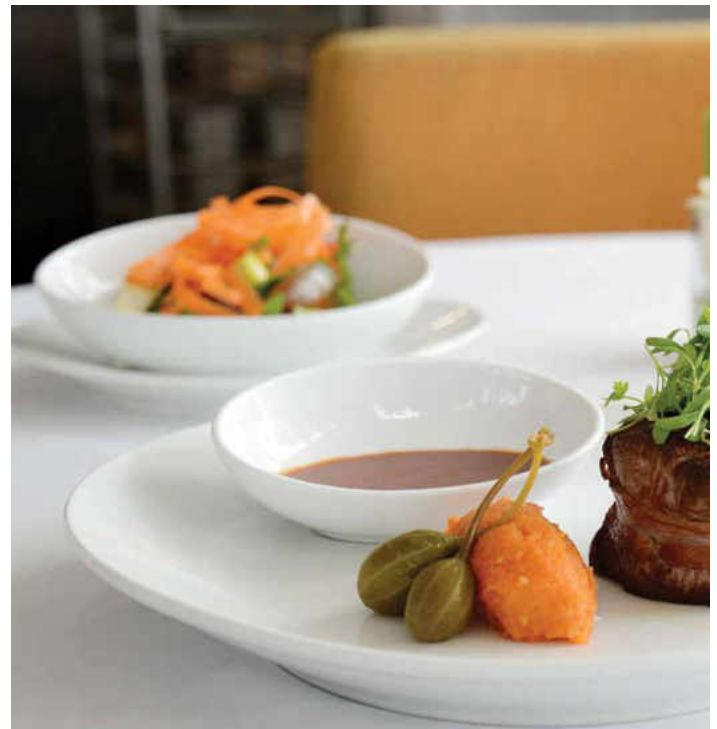

Dinnerware & Flatware

Ellipse™

- A show-stopping plateware collection for eye-catching presentations

Item #	Mfg. #	Description	Gs Pk
682586	DBB000WHP13	Plate, Oval, 6½" x 5½"	12 x 1 ea
621641	DDP032WHP12	Plate, Oval, 12" x 10"	6 x 1 ea
700355	DSP015WHP13	Plate, 9" x 7½"	12 x 1 ea
682557	DBO035WHP13	Bowl, 6¼" x 5¾", 16 oz	12 x 1 ea
682552	DBO059WHP22	Bowl, 8" x 7¼", 36 oz	6 x 1 ea