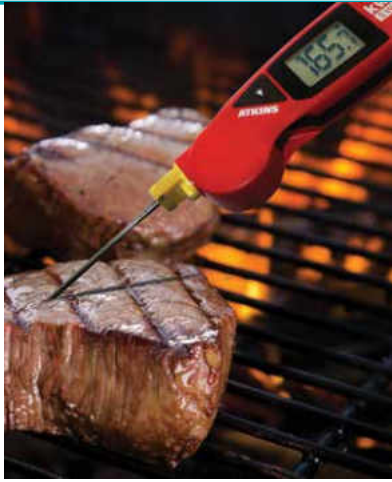

KwikSwitch Folding Thermocouple Kit

- -40° to 500°F/-40° to 260°C
- Total System Accuracy: ±1°F (±0.5°C) from -40° to 212°F (-40 to 100°C)
- Instrument Accuracy: ±0.5°F (±0.3°C) from -40° to 212°F (-40 to 100°C)
- ABS plastic housing

Item #**696686**
Mfg. #94100
Cs Pk 1 x 1 ea

COOPER-ATKINS

Refrigerator/Freezer Thermometer

- -40° to 120°F/-40° to 50°C
- ±2°F/±1°C
- 3" non-toxic spirit filled glass tube
- Durable plastic casing

Item #**437215**
Mfg. #330-0-1
Cs Pk 1 x 1 ea

Cooler Thermometer

- Magnetic back or self adhesive tabs for mounting to the underside of refrigerated glass cases
- 2" dial
- -20° to 120°F/-30° to 50°C
- ±5°F/±2°C

Item #**494506**
Mfg. #535-0-8
Cs Pk 1 x 1 ea