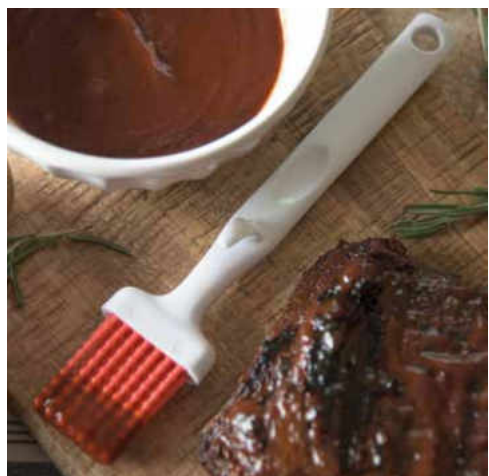

Silicone Basting Brush

- Unique bristle design carries and spreads liquid better than ordinary silicone basting brushes
- Red color-coding for high heat cooking applications; withstands temperatures up to 500°F
- Convenient molded-in hanging hook grabs pan edges to keep brush from sliding in
- Stain and odor resistant
- Dishwasher safe
- 3" wide bristle

Item # **620442**
Mfg. # 4040505
Cs Pk 1 x 1 ea

Galaxy™ Pastry Brushes

- One-piece, smooth plastic handles
- Bristles are epoxy-set to ferrules to prevent bacteria harboring air pockets
- Soft flagged nylon bristles have high fluid retaining capacity and are more durable than inexpensive polypropylene bristle imitations
- White
- Cs Pk 1 x 1 ea

Item #	Mfg. #	Description
380800	4039102	2" wide
380801	4039202	3" wide