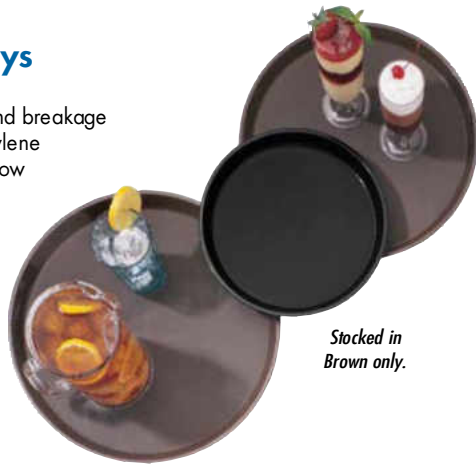

Item #	Mfg. #	Description
480922	90030	18" x 24"
480923	90031	24" x 36"

Dining & Table Service

Non-Slip Polytreed® Trays

- Non-skid surface
- Reduce costs, spills and breakage
- Lightweight polypropylene
- Dri-stak separators allow air to circulate over and under each tray for fast drying
- Brown
- Cs Pk 1 x 1 ea